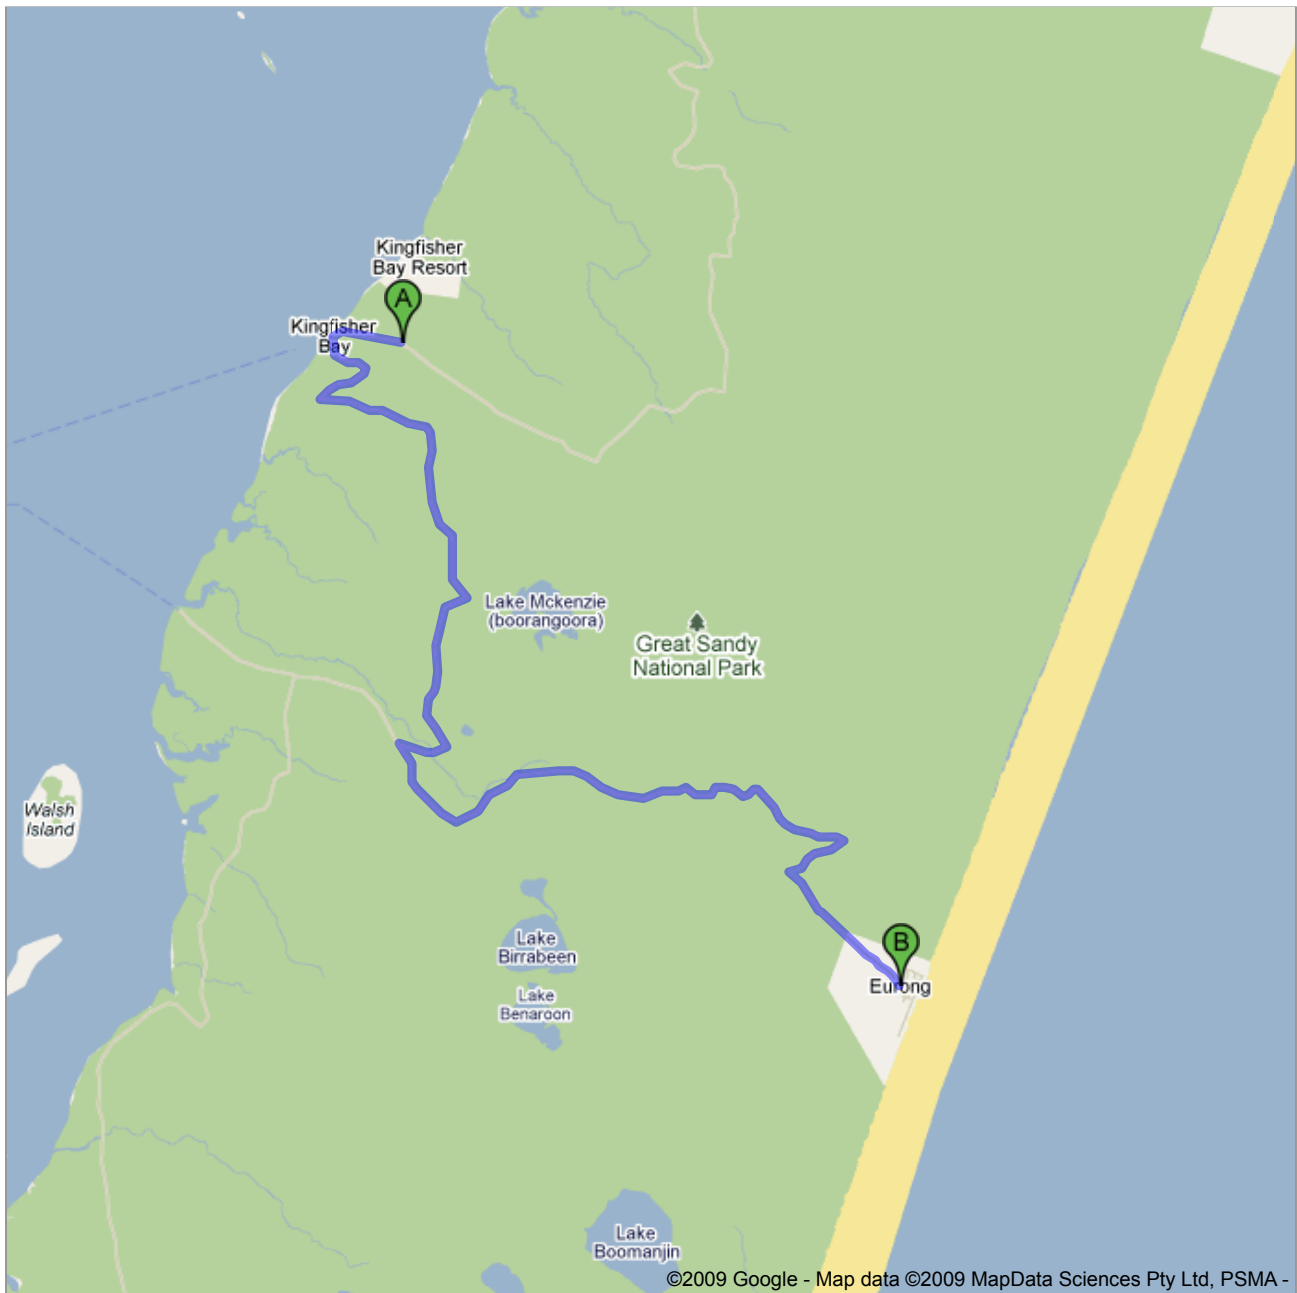

**Directions to Eurong QLD, Australia**

**27.7 km – about 1 hour 5 mins**

Directions from Kingfisher Bay Resort to wedding location at Eurong Beach, Fraser Island

## Kingfisher Bay QLD, Australia

---

- |   |                             |
|---|-----------------------------|
| 1. Head <b>west</b> toward <b>Car Fy</b><br>About 3 mins  | go 1.3 km<br>total 1.3 km   |
|  2. Take the <b>1st left</b><br>About 28 mins              | go 11.8 km<br>total 13.1 km |
|  3. Sharp <b>left</b> at <b>Eurong Rd</b><br>About 34 mins | go 14.6 km<br>total 27.7 km |
| 4. Continue onto <b>Ungowa Rd</b>   | go 48 m<br>total 27.7 km    |

## Eurong QLD, Australia

---

These directions are for planning purposes only. You may find that construction projects, traffic, weather, or other events may cause conditions to differ from the map results, and you should plan your route accordingly. You must obey all signs or notices regarding your route.

Map data ©2009 MapData Sciences Pty Ltd, PSMA